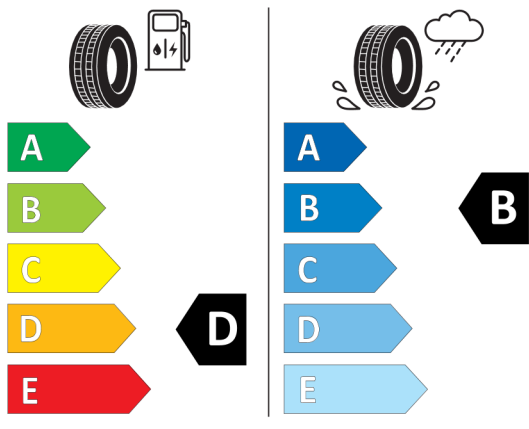

2020/740

<https://eprel.ec.europa.eu/qr/481790>

381454

BRIDGESTONE

4425

225/45 R17 91 W

C1