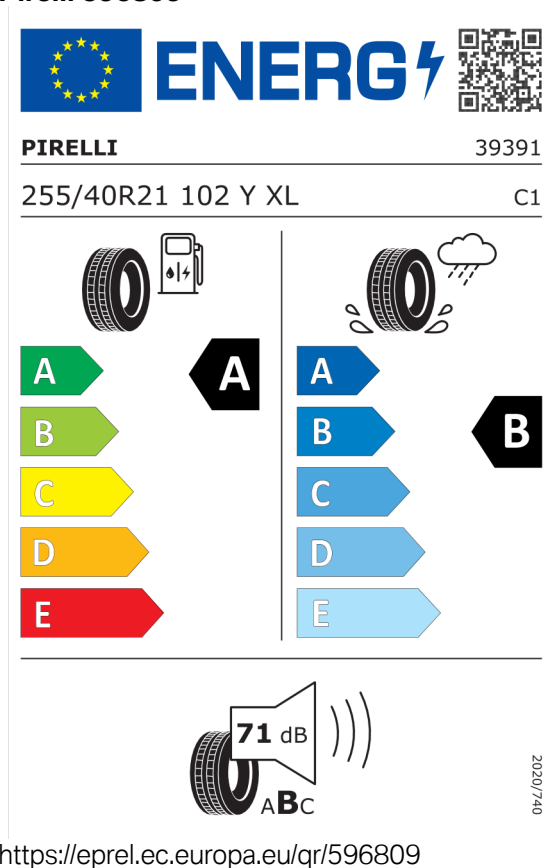

Číslo kalkulácie.
Dátum
Platnosť do

Ponuka
15260
28.02.2024

EU Energetický štítok pre kolesá

Bridgestone 502403

Pirelli 596809

Číslo kalkulácie.
Dátum
Platnosť do

Ponuka
15260
28.02.2024

Pirelli 596810

The image shows the ENERGY label for the Pirelli 596810 tire. It features the European Union flag and the word "ENERGY" with a lightning bolt. A QR code is located to the right. Below the logo, the brand name "PIRELLI" and the number "39392" are displayed. The tire specifications "285/35R21 105 Y XL" and the class "C1" are listed. The label is divided into two columns: the left column shows a fuel pump icon and a tire, with a scale from A (green) to E (red) where A is highlighted; the right column shows a tire with a rain cloud and water spray, with a scale from A (blue) to E (light blue) where B is highlighted. At the bottom, a speaker icon indicates a noise level of 73 dB, with a scale from A to C where A is highlighted. The date "2020/740" is printed vertically on the right side.

<https://eprel.ec.europa.eu/qr/596810>

Bridgestone 502763

The image shows the ENERGY label for the Bridgestone 502763 tire. It features the European Union flag and the word "ENERGY" with a lightning bolt. A QR code is located to the right. Below the logo, the brand name "Bridgestone" and the number "21884" are displayed. The tire specifications "285/35 R21 105 Y XL" and the class "C1" are listed. The label is divided into two columns: the left column shows a fuel pump icon and a tire, with a scale from A (green) to E (red) where A is highlighted; the right column shows a tire with a rain cloud and water spray, with a scale from A (blue) to E (light blue) where B is highlighted. At the bottom, a speaker icon indicates a noise level of 69 dB, with a scale from A to C where A is highlighted. The date "2020/740" is printed vertically on the right side.