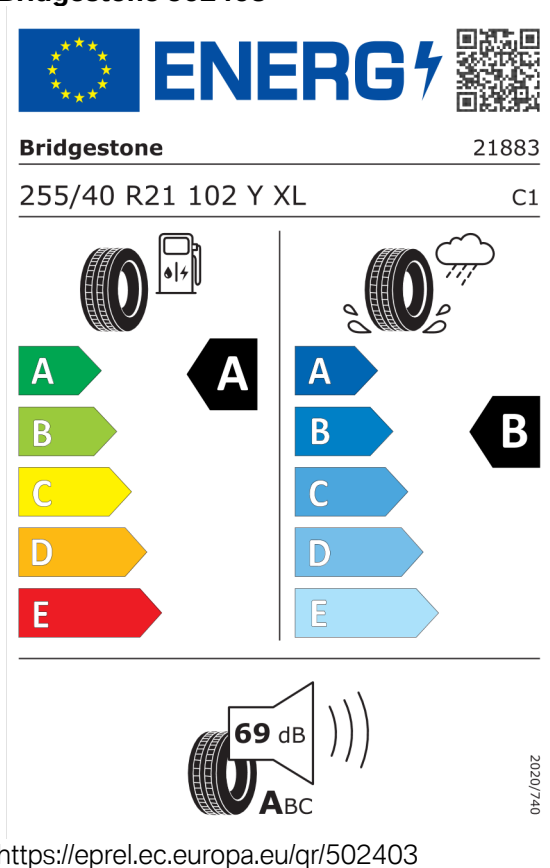

Číslo kalkulácie.
Dátum
Platnosť do

Ponuka
15260
28.02.2024

EU Energetický štítok pre kolesá

Bridgestone 502403