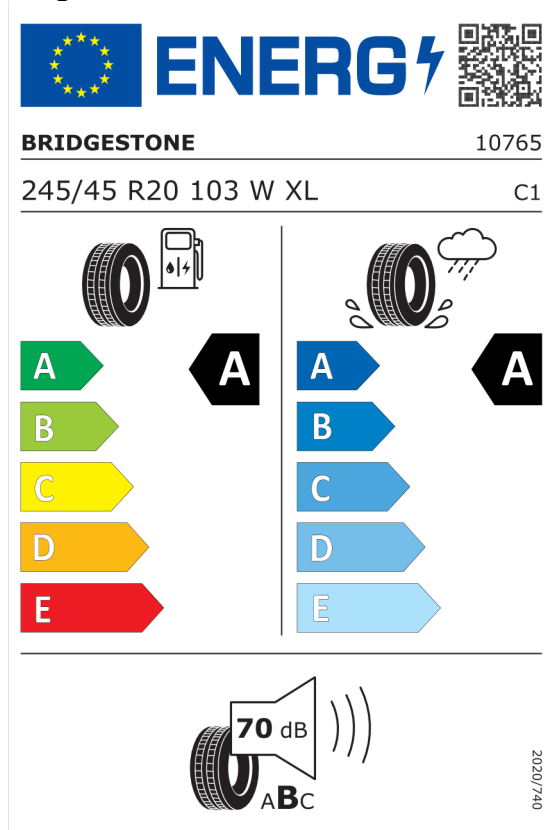

Quotation
Quotation No. 14445
Date 06.04.2024
Valid until

EU Energy Label for Wheels

Bridgestone 382583

<https://eprel.ec.europa.eu/qr/382583>