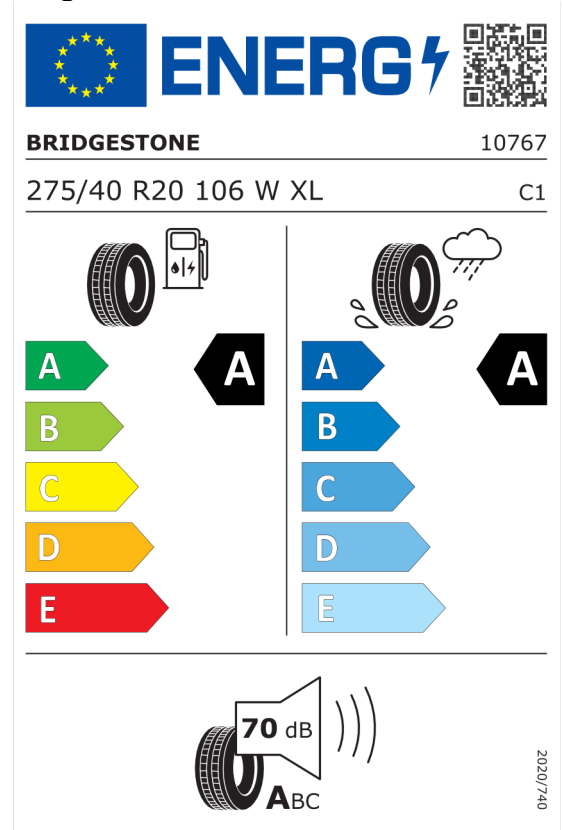

Colour and interior trim (price including VAT)

C4P	M Brooklyn Grey metallic	EUR	1.034,00
KHSW	Sensatec perforated Black	EUR	0,00

Standard equipment (price including VAT)

1AG	Larger-capacity fuel tank
1CE	Recovery system
2PA	Locking wheel bolts
2TE	Steptronic transmission with gearshift paddles
2VB	Tyre Pressure monitoring system
302	Alarm system
423	Floor mats in velour
428	Warning triangle
430	Interior and exterior mirror package
431	Interior rear-view mirror with automatic anti-dazzle function
481	Sport seats for driver and front passenger
534	Automatic air conditioning
5AC	High-beam assistant

Quotation
 Quotation No. 14445
 Date 06.04.2024
 Valid until

EU Energy Label for Wheels

Bridgestone 382583

<https://eprel.ec.europa.eu/qr/382583>

Bridgestone 383240

<https://eprel.ec.europa.eu/qr/383240>

Quotation