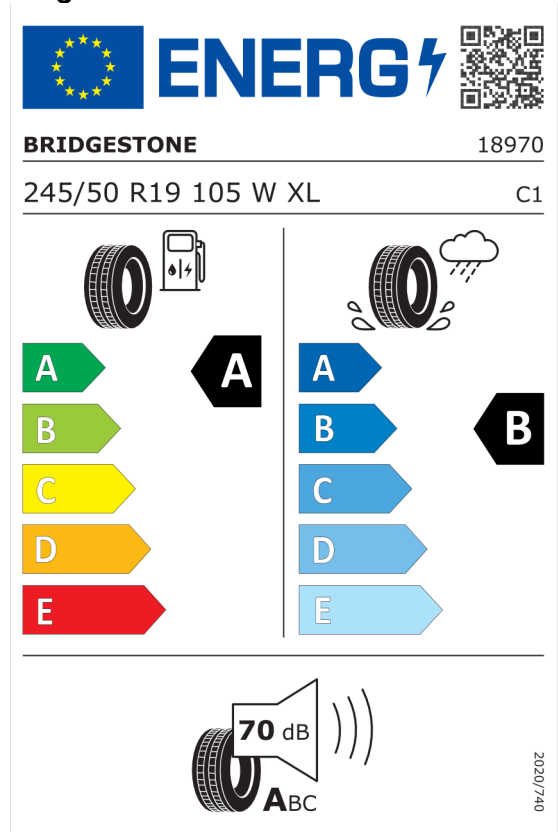

Bridgestone 382610

<https://eprel.ec.europa.eu/qr/382610>