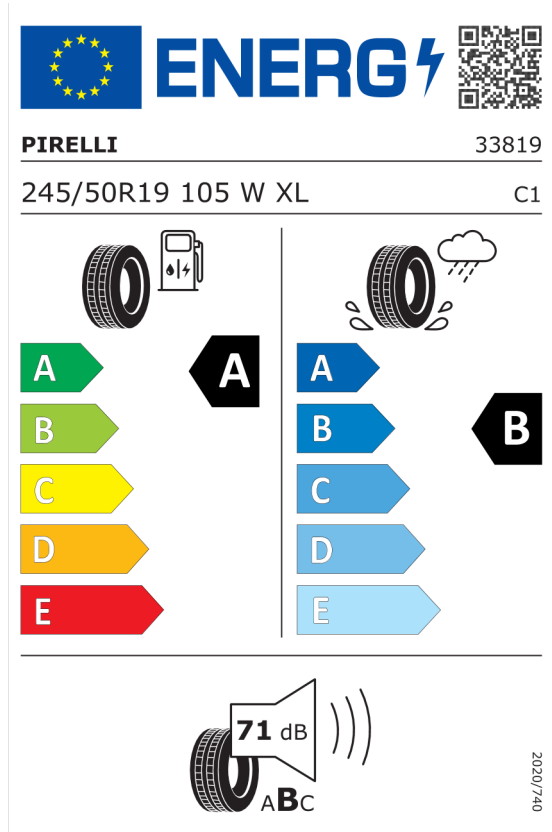

Číslo kalkulácie.
Dátum
Platnosť do

Ponuka
15208
17.04.2023

EU Energetický štítok pre kolesá

Pirelli 596053

<https://eprel.ec.europa.eu/qr/596053>