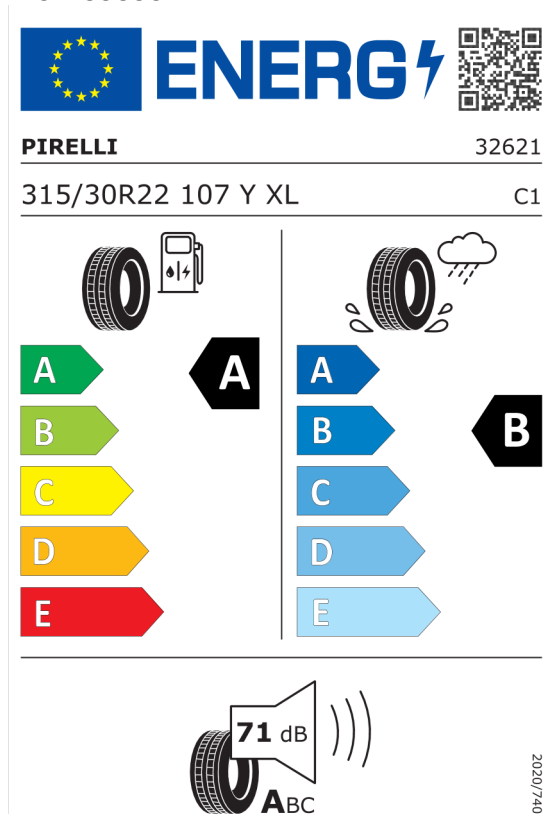

Číslo kalkulácie.
Dátum
Platnosť do

Ponuka
14793
10.05.2023
24.05.2023

Pirelli 595992

<https://eprel.ec.europa.eu/qr/595992>