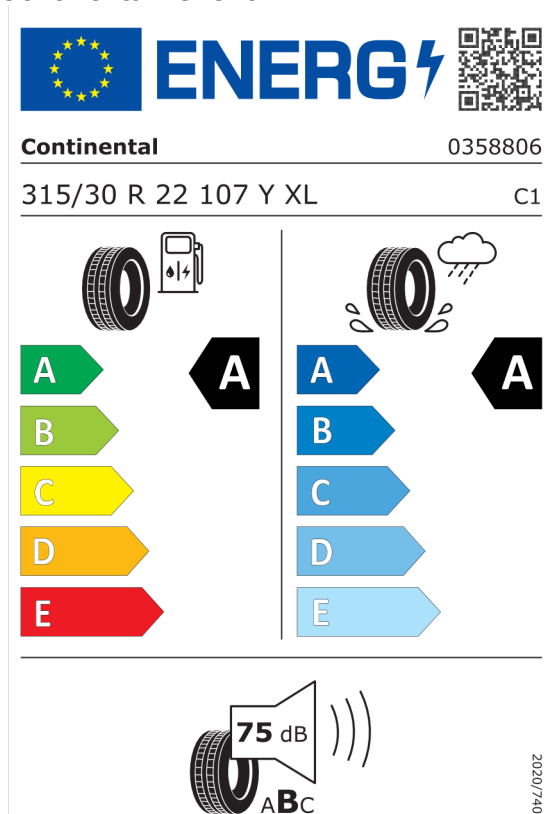

Continental 481320

<https://eprel.ec.europa.eu/qr/481320>