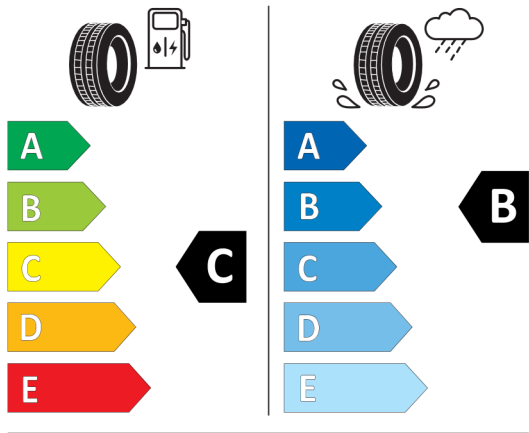

Fuel consumption: **B**
 Wet grip: **A**
 Noise level: **71 dB** (ABC)

2020/740

<https://eprel.ec.europa.eu/qr/595133>

Quotation No. 14285
Date 28.06.2022
Valid until

383225

BRIDGESTONE 11164

275/35 R20 102 Y XL C1