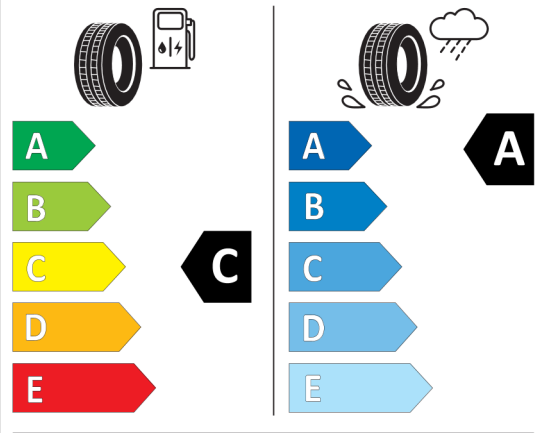

2020/740

<https://eprel.ec.europa.eu/qr/595280>