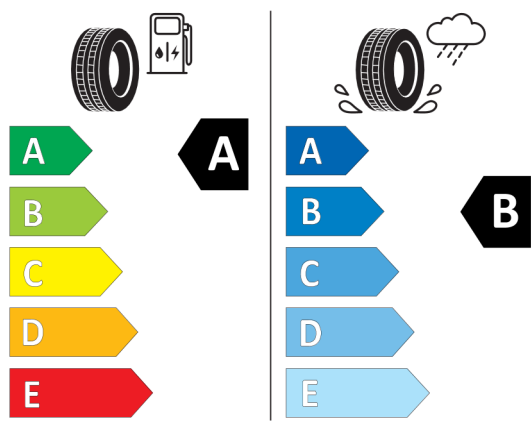

Valid until

EU Energy Label for Wheels

382610

BRIDGESTONE 18970

245/50 R19 105 W XL C1

2020/740

<https://eprel.ec.europa.eu/qr/382610>

410016