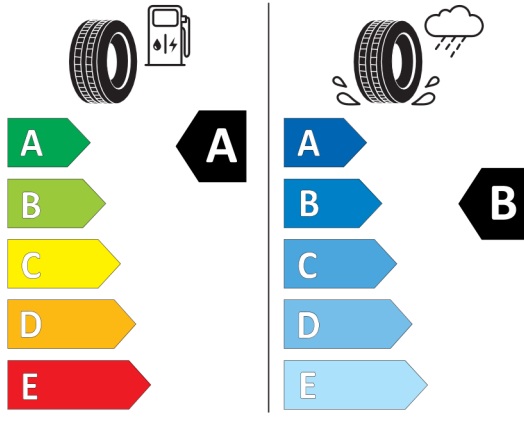

596053

ENERG

PIRELLI

33819

245/50R19 105 W XL

C1

2020/740

<https://eprel.ec.europa.eu/qr/596053>