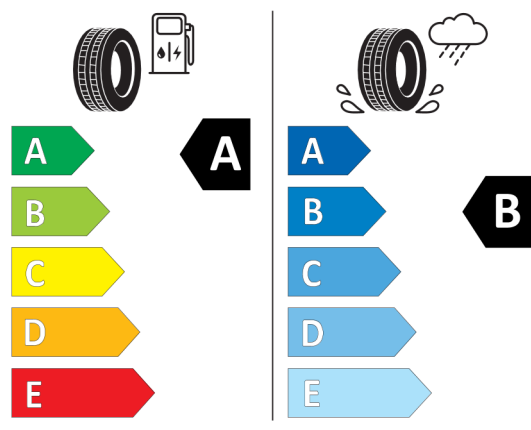

2020/740

<https://eprel.ec.europa.eu/qr/382610>

410016

MICHELIN 356061

245/50R19 105 W XL C1