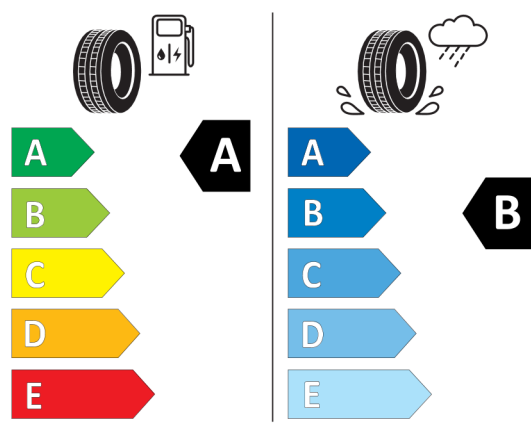

2020/740

<https://eprel.ec.europa.eu/qr/483114>

382611

BRIDGESTONE 19745

245/50 R19 105 W XL C1