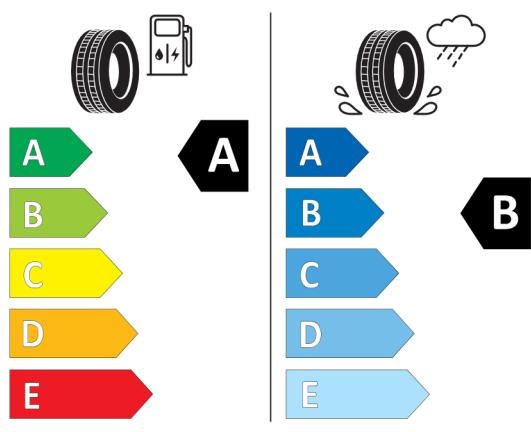

2020/740

<https://eprel.ec.europa.eu/qr/410016>

483114

Continental 0358519

245/50 R 19 105 W XL C1