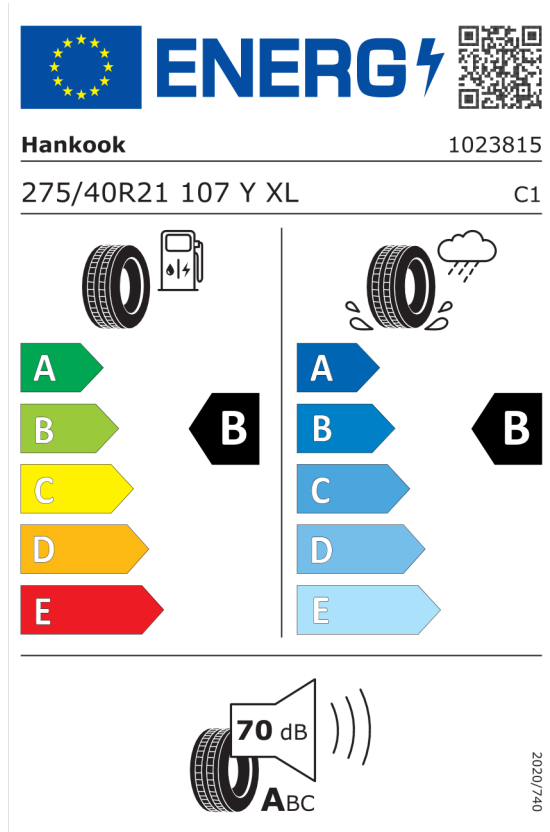

Continental 482799

<https://eprel.ec.europa.eu/qr/482799>

Hankook 466540

<https://eprel.ec.europa.eu/qr/466540>

Číslo kalkulácie.
Dátum
Platnosť do

Ponuka
15941
30.11.2023

Pirelli 581097

The image shows the ENERGY label for the Pirelli 581097 tire. It features the European Union flag and the word "ENERGY" with a lightning bolt. A QR code is located to the right. Below the header, the brand "PIRELLI" and the number "27514" are listed. The tire specifications "275/40R21 107 Y XL" and the class "C1" are also present. The label is divided into two columns: the left column shows a fuel pump icon and a scale from A (green) to E (red), with a black arrow pointing to B; the right column shows a wet road icon and a scale from A (blue) to E (light blue), with a black arrow pointing to B. At the bottom, a speaker icon indicates a noise level of 70 dB and a scale from A to C, with a black arrow pointing to B. A vertical code "2020/740" is on the right side.

<https://eprel.ec.europa.eu/qr/581097>

Hankook 466546

The image shows the ENERGY label for the Hankook 466546 tire. It features the European Union flag and the word "ENERGY" with a lightning bolt. A QR code is located to the right. Below the header, the brand "Hankook" and the number "1023816" are listed. The tire specifications "315/35R21 111 Y XL" and the class "C1" are also present. The label is divided into two columns: the left column shows a fuel pump icon and a scale from A (green) to E (red), with a black arrow pointing to B; the right column shows a wet road icon and a scale from A (blue) to E (light blue), with a black arrow pointing to B. At the bottom, a speaker icon indicates a noise level of 70 dB and a scale from A to C, with a black arrow pointing to B. A vertical code "2020/740" is on the right side.