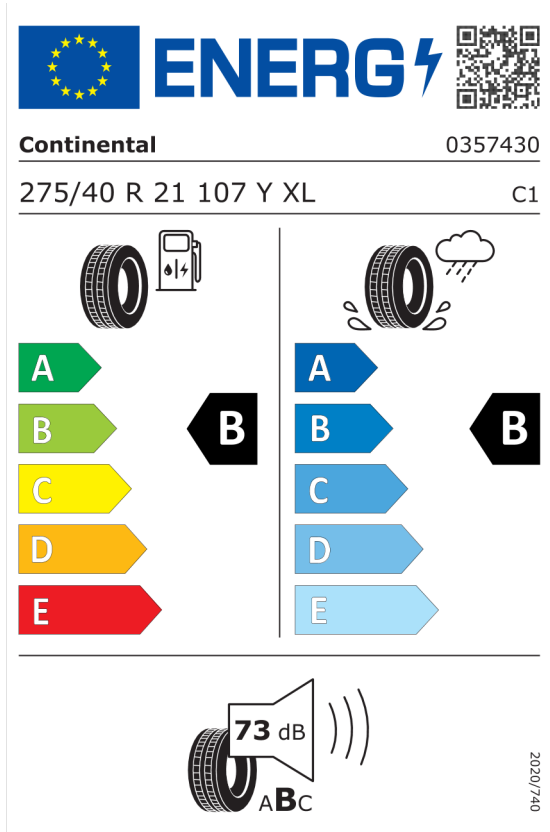

Continental 482799

<https://eprel.ec.europa.eu/qr/482799>

Hankook 466540

<https://eprel.ec.europa.eu/qr/466540>

Číslo kalkulácie.
Dátum
Platnosť do

Ponuka
15941
30.11.2023

Pirelli 581097

The image shows the ENERGY label for the Pirelli 581097 tire. It features the European Union flag and the word "ENERGY" with a lightning bolt. A QR code is located to the right. Below the header, the brand "PIRELLI" and the number "27514" are listed. The tire specifications "275/40R21 107 Y XL" and the class "C1" are also present. The label is divided into two columns: the left column shows a fuel pump icon and a scale from A (green) to E (red), with a black arrow pointing to B; the right column shows a wet road icon and a scale from A (blue) to E (light blue), with a black arrow pointing to B. At the bottom, a speaker icon indicates a noise level of 70 dB and a scale from A to C, with a black arrow pointing to B. A vertical code "2020/740" is on the right side.

<https://eprel.ec.europa.eu/qr/581097>

Hankook 466546

The image shows the ENERGY label for the Hankook 466546 tire. It features the European Union flag and the word "ENERGY" with a lightning bolt. A QR code is located to the right. Below the header, the brand "Hankook" and the number "1023816" are listed. The tire specifications "315/35R21 111 Y XL" and the class "C1" are also present. The label is divided into two columns: the left column shows a fuel pump icon and a scale from A (green) to E (red), with a black arrow pointing to B; the right column shows a wet road icon and a scale from A (blue) to E (light blue), with a black arrow pointing to B. At the bottom, a speaker icon indicates a noise level of 70 dB and a scale from A to C, with a black arrow pointing to B. A vertical code "2020/740" is on the right side.