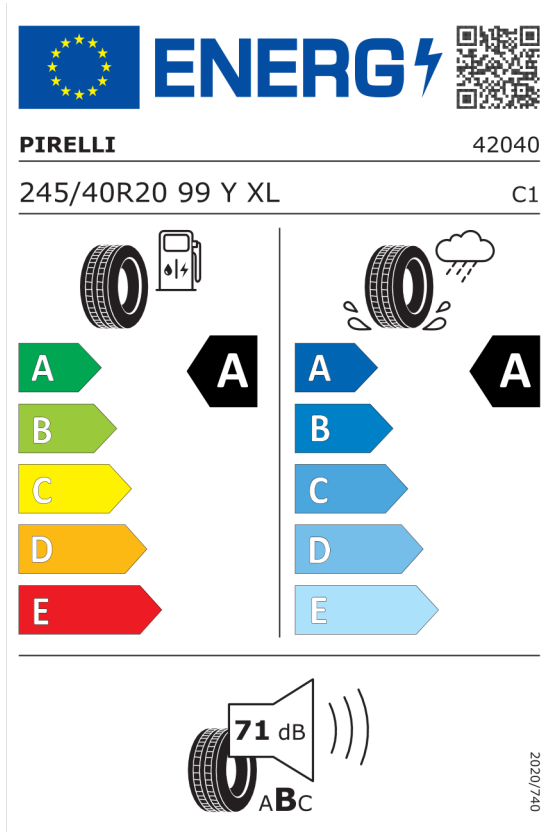

Číslo kalkulácie.
Dátum
Platnosť do

Ponuka
15888
21.11.2023

EU Energetický štítok pre kolesá

Pirelli 1269848

<https://eprel.ec.europa.eu/qr/1269848>