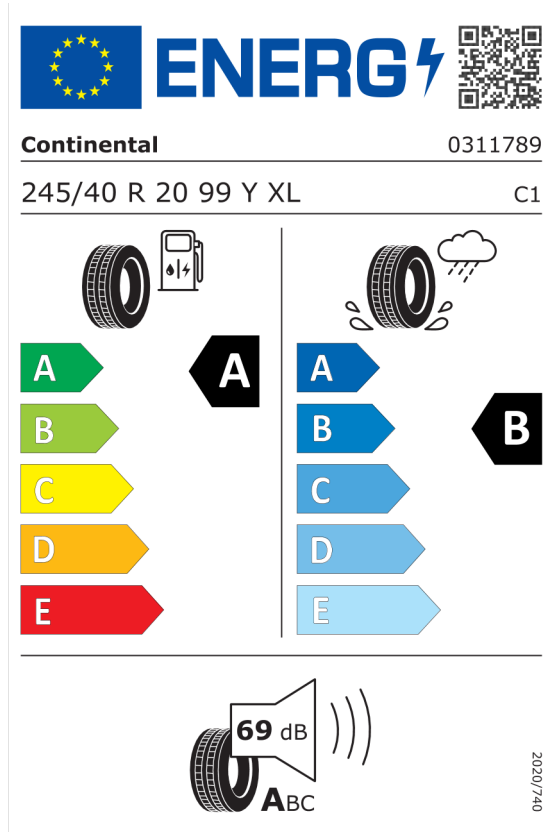

Continental 659110

<https://eprel.ec.europa.eu/qr/659110>