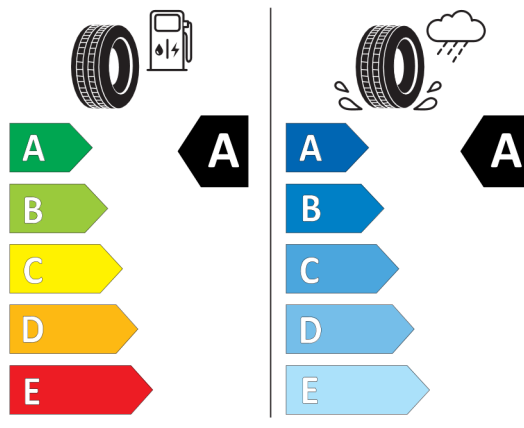

Hankook 649684

Hankook 1025923

245/40R19 98 Y XL C1

2020/740

<https://eprel.ec.europa.eu/qr/649684>